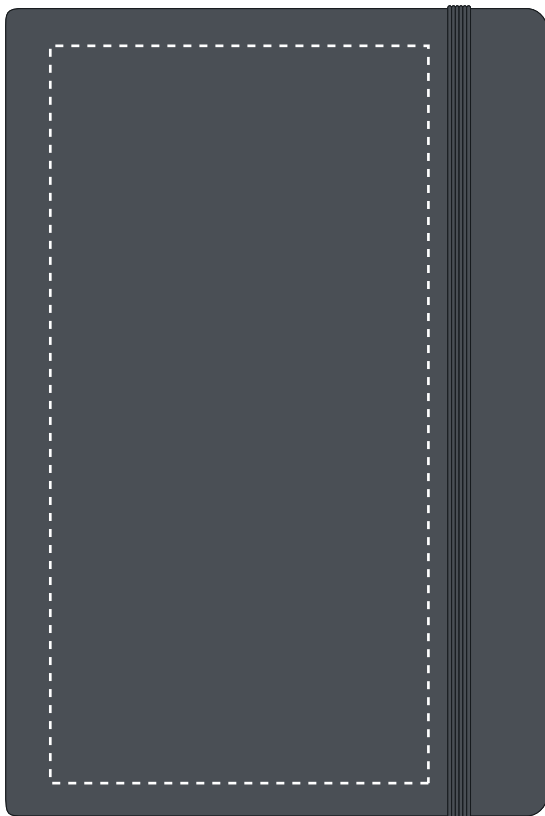

We stock this item in the following colours

PANTONE REFERENCE(S)

Full Colour Printing

Product Image for visualisation - colours may vary

ARTWORK SCALE 50%

- CENTRED TO PRINT AREA
- CENTRED TO NOTEBOOK

ARTWORK SCALE 50%

- CENTRED TO PRINT AREA
- CENTRED TO NOTEBOOK

The dashed line is to demonstrate print area and will not appear on your printed item

PLEASE NOTE:

- All colours including print and product are for visual purposes only and should not be regarded as the actual colour of the product and print.
- Some products may vary from batch to batch and may differ from previous orders.
- The colour and texture of a product can also have an effect on the final print colour.
- By approving this order we accept that you understand these terms.