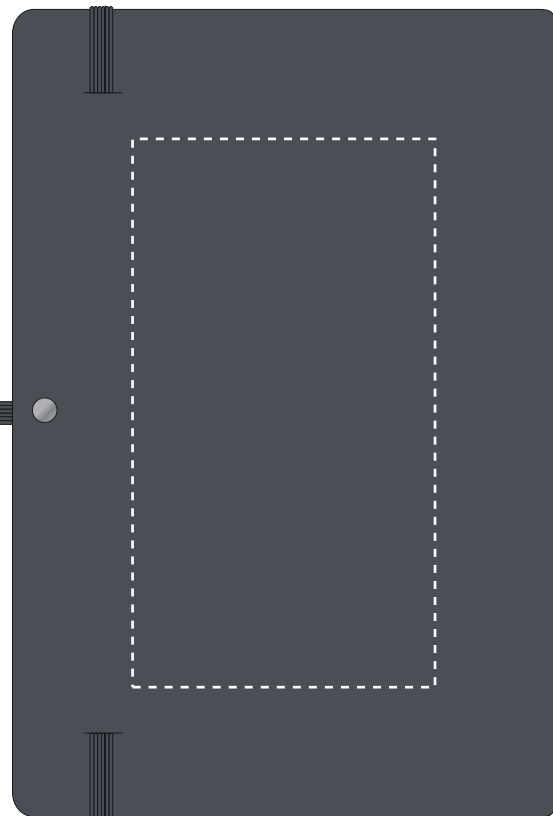

We stock this item in the following colours

PANTONE REFERENCE(S)

Full Colour Printing

Product Image for visualisation - colours may vary

ARTWORK SCALE 50%

- CENTRED TO PRINT AREA
- CENTRED TO NOTEBOOK

ARTWORK SCALE 50%

- CENTRED TO PRINT AREA
- CENTRED TO NOTEBOOK

The dashed line is to demonstrate print area and will not appear on your printed item

PLEASE NOTE:

- All colours including print and product are for visual purposes only and should not be regarded as the actual colour of the product and print.
- Some products may vary from batch to batch and may differ from previous orders.
- The colour and texture of a product can also have an effect on the final print colour.
- By approving this order we accept that you understand these terms.

To proceed, please approve visual via the online system.

ARTWORK SCALE 100%

Max print area: 195mm x 100mm

ARTWORK SCALE 100%

Max print area: 145mm x 80mm